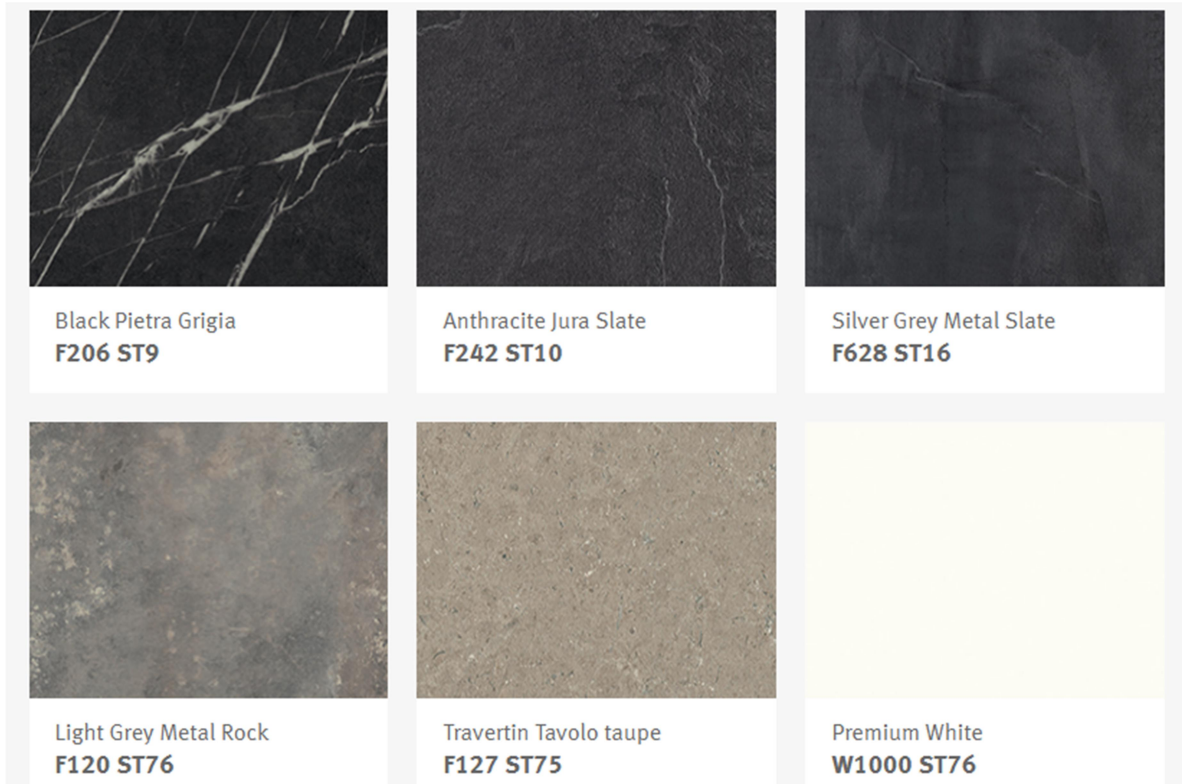

Bronze Chromix  
**F642 ST16**

Light Cefalu Concrete  
**F823 ST10**

Light Grey Valmasino Marble  
**F074 ST75**

White Carrara Marble  
**F204 ST75**

Anthracite Pietra Grigia  
**F205 ST9**

Postformed worktop example