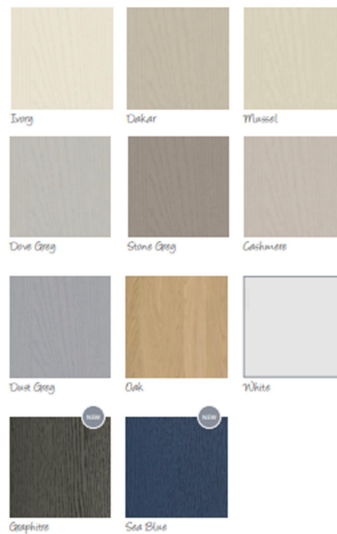

Door finishes