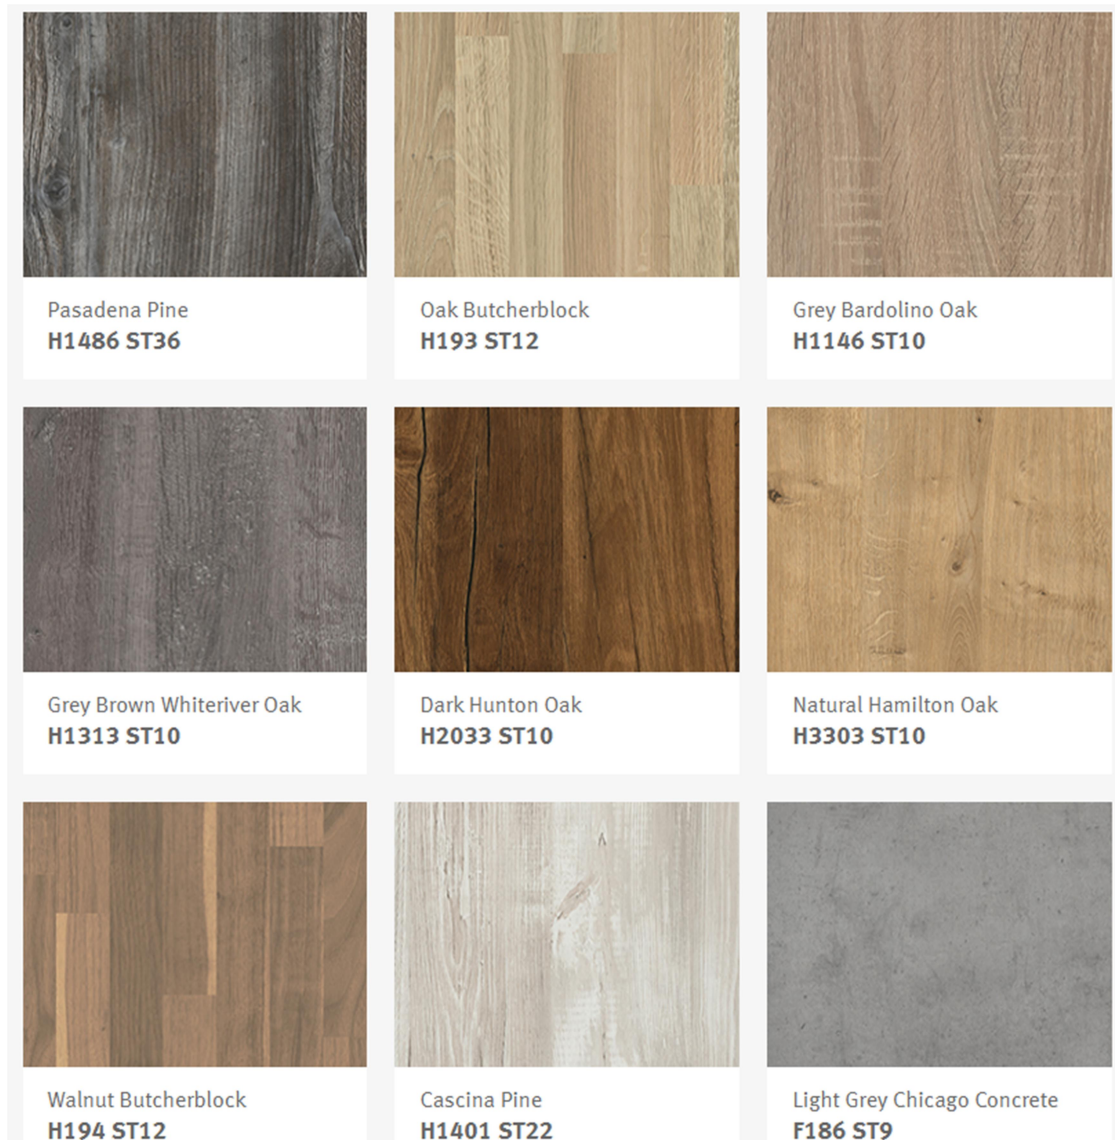

Worktop Choice

Egger laminates Worktops and 120mm high upstands

Egger post formed edge 38mm worktops