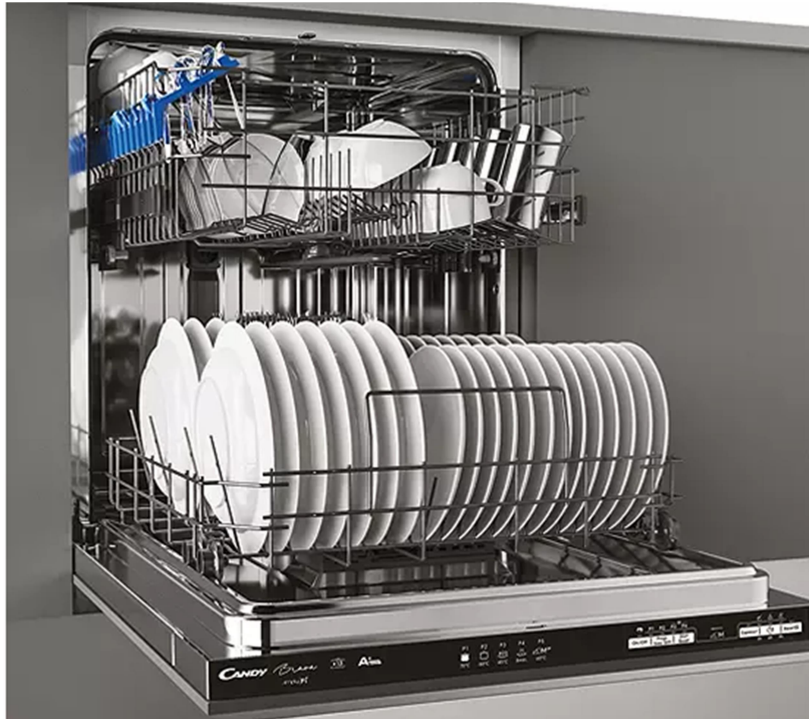

**Appliances for 2 beds – all require 13amp connections**

Candy Single oven FCT405X

Candy 60cm induction hob C1642CTT

Candy 60cm Integrated Dishwasher CDI1LS38S-80

Candy BCBS172TK 70/30 Fridge Freezer

Candy 60cm stainless steel hood CCE60X **External duct required**