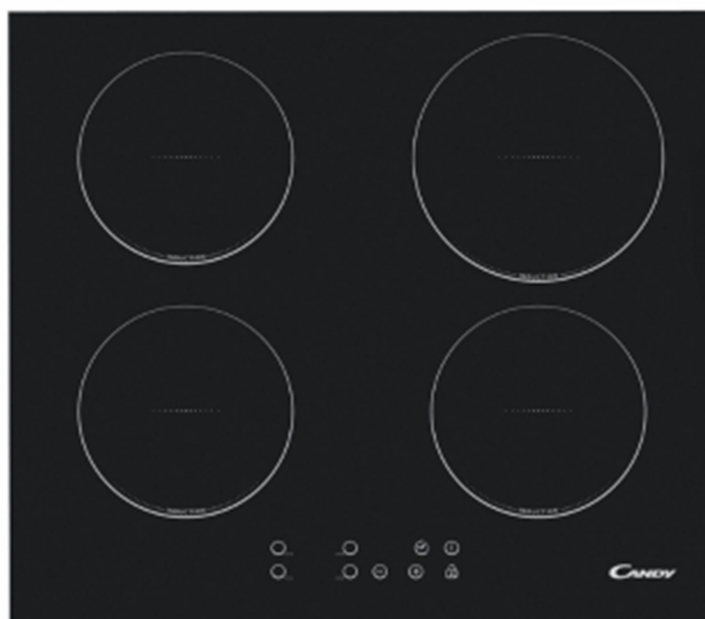

Candy 60cm Integrated Dishwasher CDI1LS38S-80